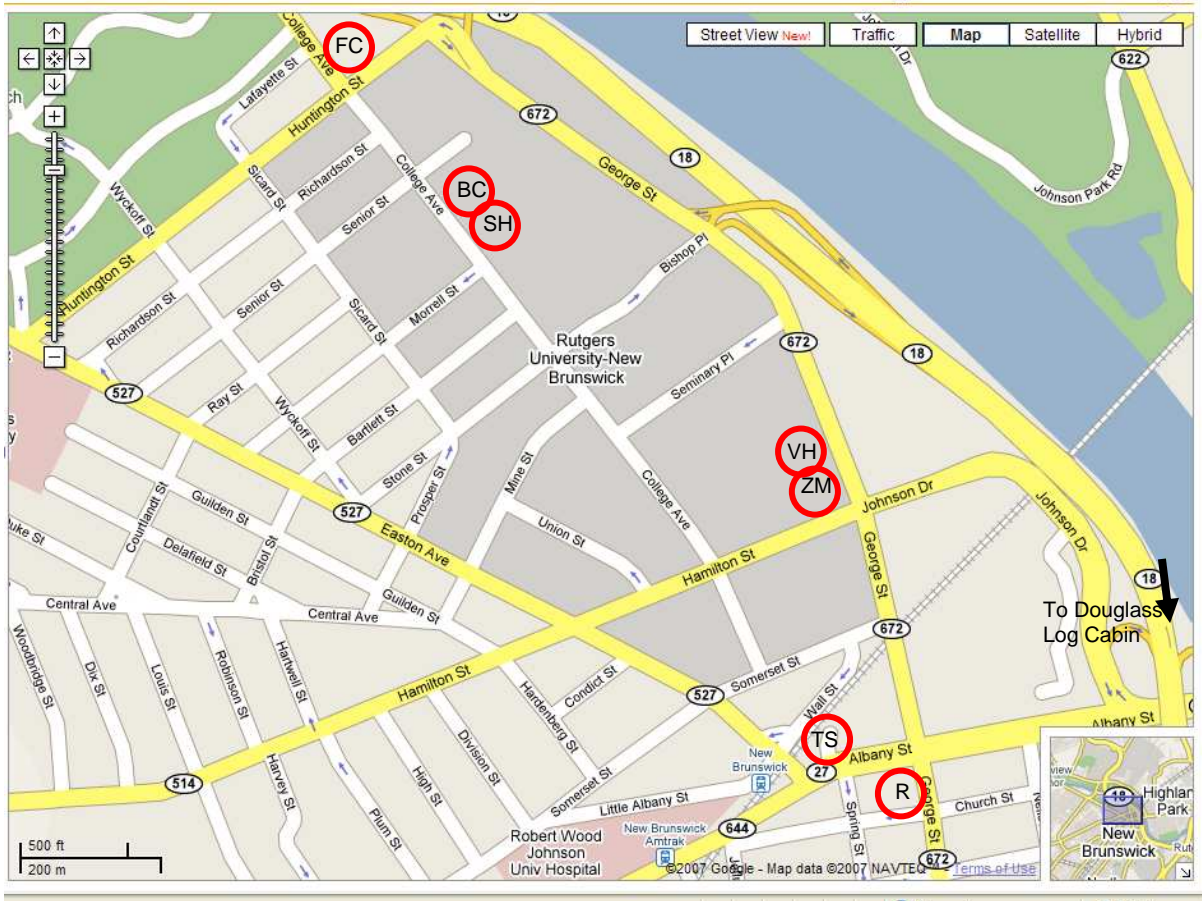

Map of New Brunswick, New Jersey, and the College Avenue Campus of Rutgers University

Site of the 69th Physical Electronics Conference

BC = Brower Commons (Dining) SH = Stonier Hall (Housing) VH = Voorhees Hall (Conf. Venue) ZM = Zimmerli Museum (Reception) TS = Train Station R = Restaurants